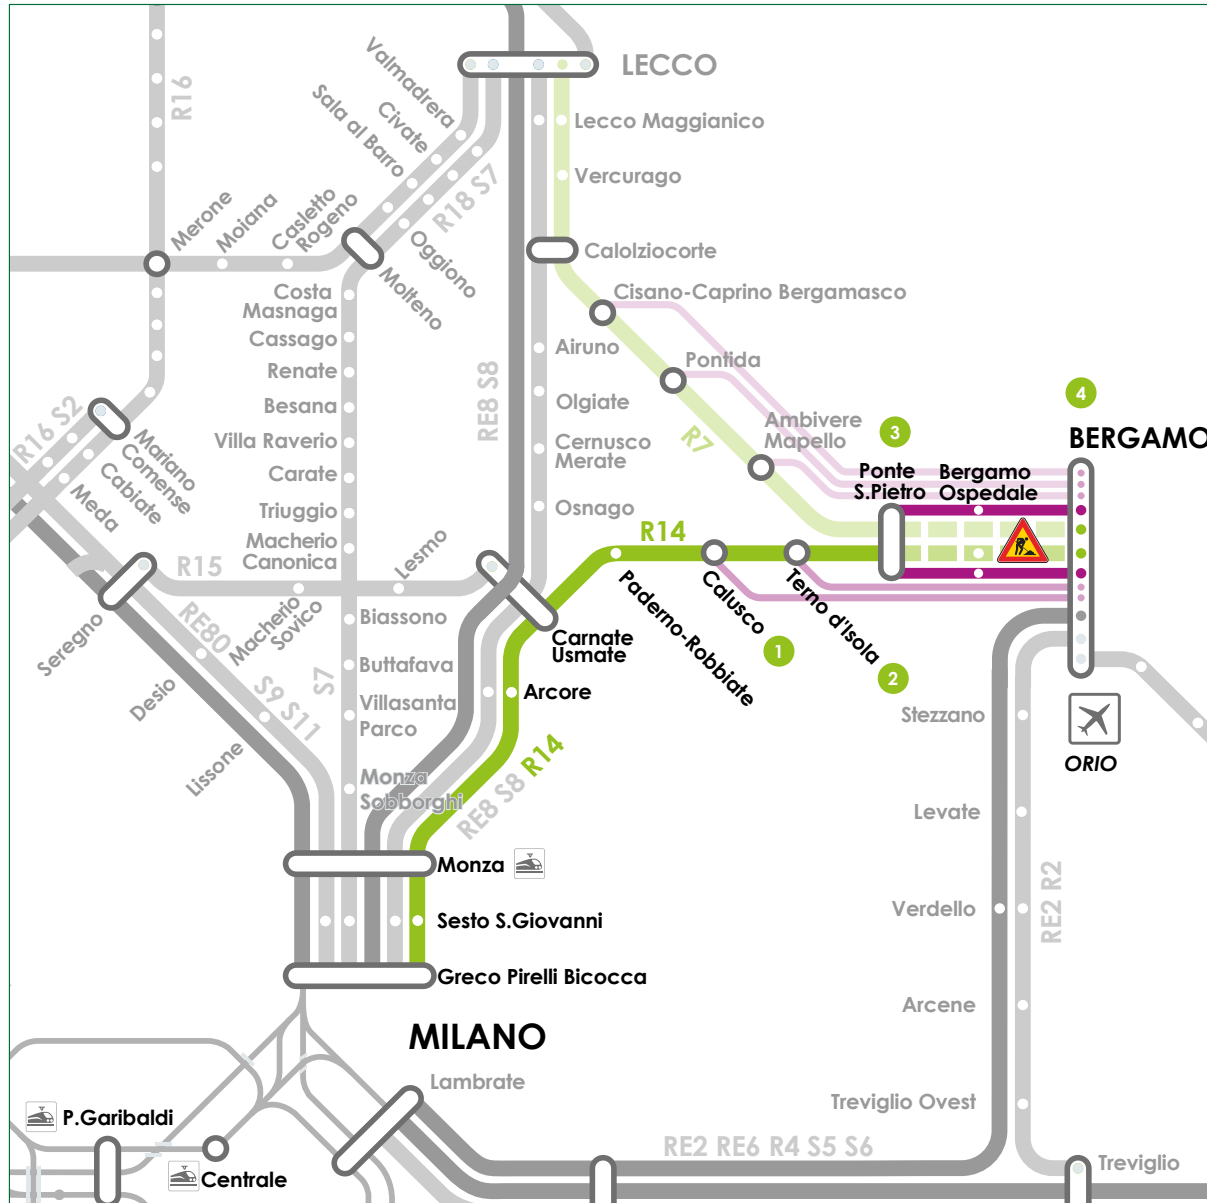

Railway doubling Ponte San Pietro-Bergamo

NEED TO GET AROUND BY PUBLIC TRANSPORT ON THE MILAN-BERGAMO VIA CARNATE LINE?

RFI has started work to double the Ponte San Pietro-Bergamo section of the Milano-Bergamo line via Carnate, as well as the renovation of Bergamo station. For this reason, from 5 February 2024 until December 2026, trains will not run between Ponte San Pietro and Bergamo. A rail replacement bus service has been set up, with an intermediate stop at Bergamo Ospedale, between Bergamo and Ponte San Pietro stations. Numerous rail replacement bus routes have been set up from Calusco, Terno and Ponte San Pietro, with timetables designed to meet the needs of students heading to Bergamo.

Please remember that all other line timetables remain unchanged and can be viewed in the "timetable search" section of the website and app.

MILANO P. GARIBALDI - BERGAMO via Carnate / TIMETABLE

MILANO PORTA GARIBALDI ▶ PONTE S.PIETRO ▶ BERGAMO

HEADING FOR BERGAMO

Times updated as of 04/03/24

Type of service							
Bus/train number	919A	819A	719A	923A	823A	723A	623A
Days applicable	PF(19)	PF(19)	PF(19)	F6	F6	F6	PS
Calusco	06:50			07:40			07:40
Terno		06:56			07:56		07:56
Ponte S. Pietro			07:12			08:12	
Bergamo Ospedale							
Bergamo	07:40	07:40	07:40	08:40	08:40	08:40	08:40

BERGAMO - MILANO P. GARIBALDI via Carnate / MAP

1 Calusco d'Adda
Via Perugia
(near No. 131)

2 Terno d'Isola
Via Olimpo in front of
the Sports Centre

3 Ponte San Pietro
The square in front of the station
Piazza Dante Alighieri 8