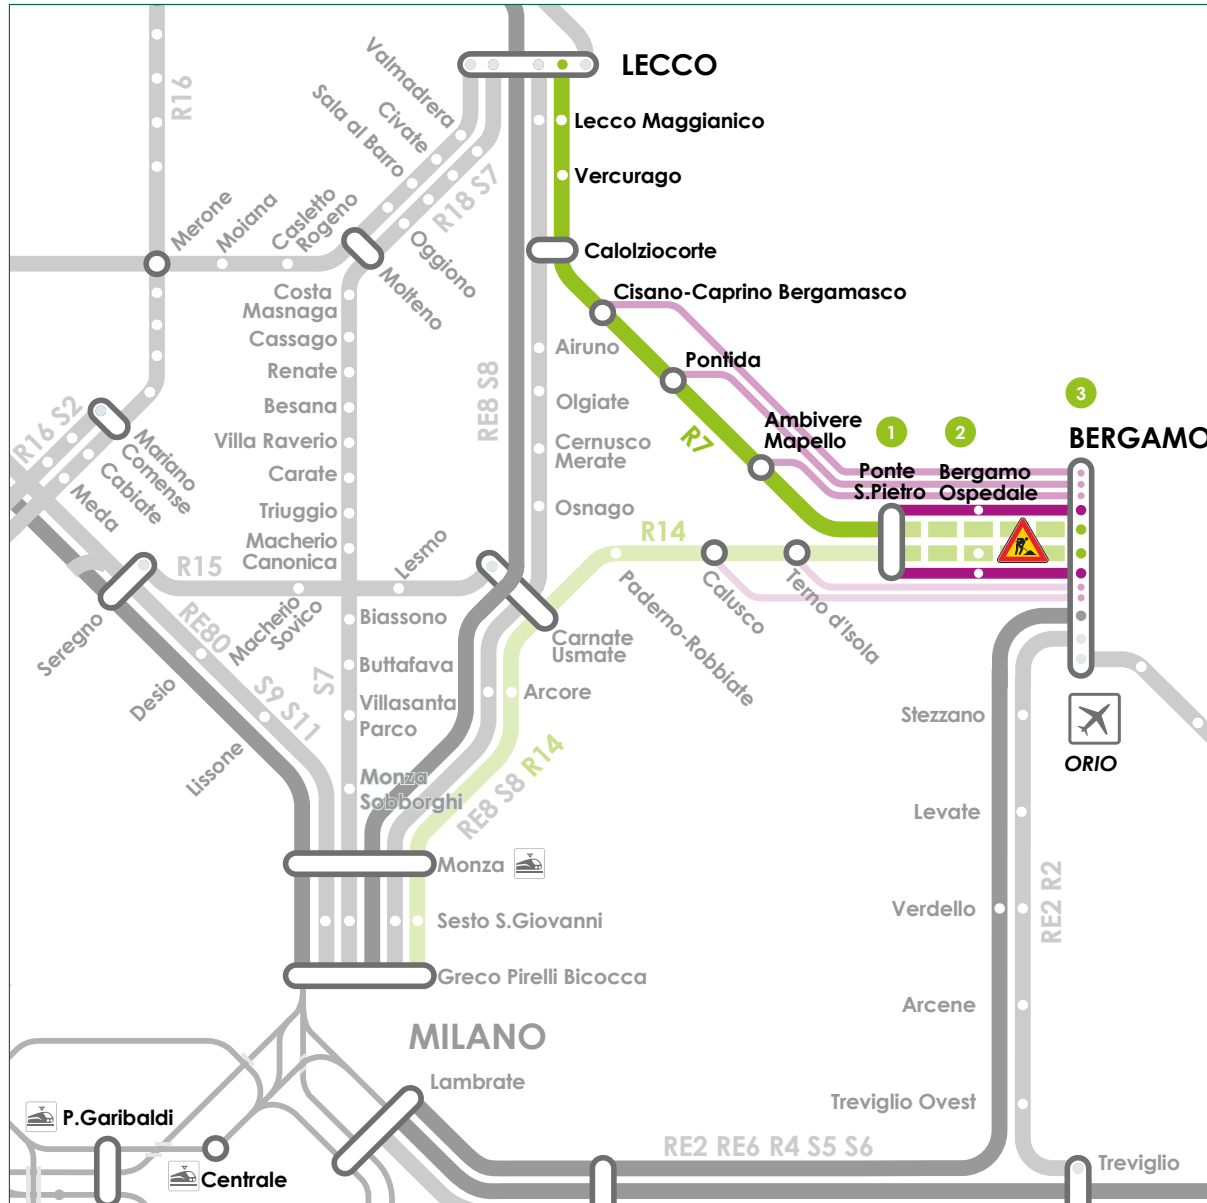

1 Ponte San Pietro

The square in front of the station
Piazza Dante Alighieri 8